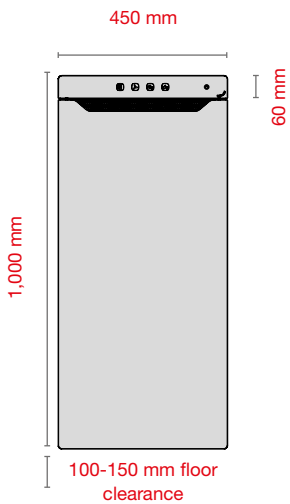

Technical information

- Conforms to Ecodesign Directive (EU) 2015/1188
- CE-compliant
- IP44 (protected against water spray)
- Electrical protection class I and II (EN 61140)
- Safety of electrical devices tested for domestic use (EN 60335)
- Hinges certified (EN 15570)
- Infrared heated glass door tested (VDI 6036/Class 2)
- Infrared heated glass door made from safety glass – double-hardened (class B1 in accordance with EN 12600)
- Outstanding design flexibility – installation next to shower or bathtub (DIN 57100/VDE 100 Part 701)

Electric-only operation/output

Model	H mm	L mm	Heated glass door wattage	Boost heater wattage
In-wall installation	1,000	450	225	1,000
On-wall installation	1,000	450	225	1,000

Temperature limits

- Electric boost heater with temperature limit at 75 °C
- Infrared heated glass door with temperature limit at 65 °C

System requirements for operation via app

- iOS version: 9.0 onwards
- Android version: 4.3 and 5.x onwards
- Bluetooth: BLE onwards = Bluetooth 4.0 Low Energy

In-wall installation

Front view
Infrared heated glass door